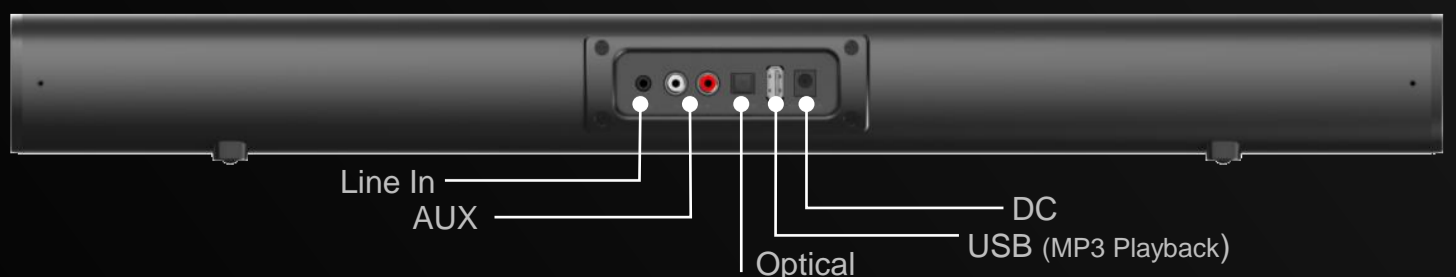

SONICBLAST GAMING SOUNDBAR

Upgrade Your Attitude with Amplitude

FEATURES

Built for Gamers

Superior Sound
Configuration for Gaming

Room-Filling Sound

40W of rich and lifelike
sound

3 EQ Modes

Optimize your listening
experience in game,
movie, and music

Wireless Audio

Wirelessly stream music
from mobile devices via
Bluetooth

Connections

GS331

Technical Specifications

- System: 2.0 channel (expandable to 2.1)
- Total Output Power: 40 W (20 W x 2, THD=10%)
- Frequency Response: 35–20,000 Hz
- Signal-to-Noise Ratio: ≥ 70 dB
- Speaker Drivers
 - 2" active speaker x 4
 - 116 x 50 mm passive radiator x 2
- Inputs:
 - Optical x 1
 - Line x 1
 - AUX (L/R) x 1
 - USB x 1
- Wireless:
 - Bluetooth 4.0: A2DP, AVRCP
 - 5.8 GHz (for optional SonicBlast GS335 Wireless Subwoofer)
- Dimensions (L x H x W): 620 x 69.5 x 65 mm
- Weight: 1328 g
- Power Adapter: AC 100 –240 V / 50–60 Hz, DC 18 V / 2 A

Package Dimension

- 747 X 106 X 112mm
- 2103g

EAN	4-710710-678579
UPC	7-9552296560-8

System Requirements

- Computers, game consoles, music players, mobile devices, or other devices with 3.5 mm, RCA, or optical audio output, or mobile devices with Bluetooth connection.

What's in the box

- SonicBlast GS331
- RCA audio cable
- 3.5 mm audio cable
- RCA to 3.5 mm audio cable
- Remote control
- Power adapter
- Quick guide