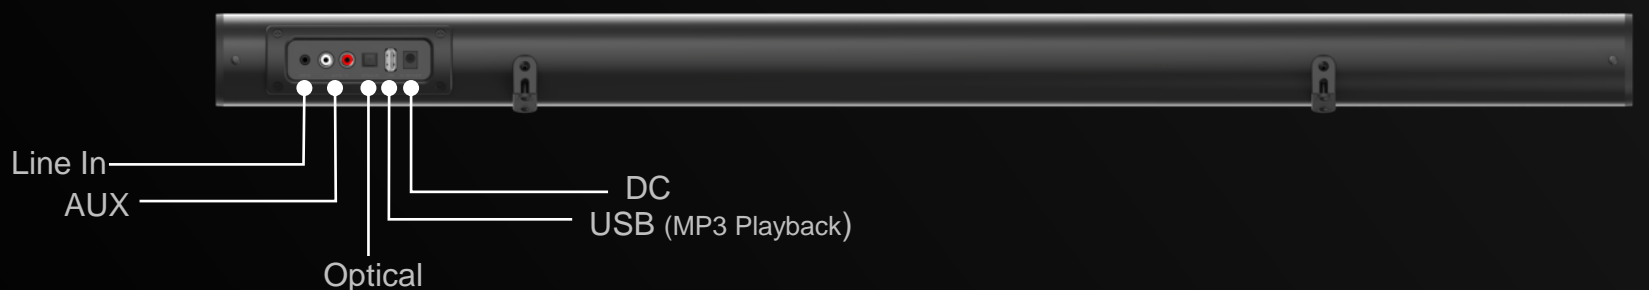

TV SOUNDBAR

The Perfect Sound, Bar Non

FEATURES

Superior Sound for TV

Specific sound curve configuration to enhance TV audio quality

Room-Filling Sound

40W of rich and lifelike sound

3 EQ Modes

Optimize your listening experience in game, movie, and music

Wireless Audio

Wirelessly stream music from mobile devices via Bluetooth

TV SOUNDBAR

AS510

Connections

AS510

Technical Specifications