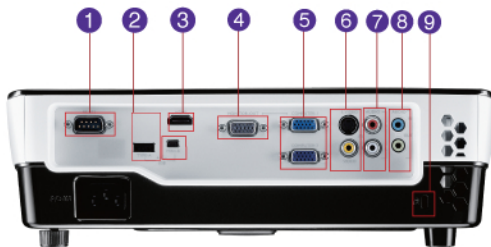

Input and Output Terminals

Back

- | | |
|-----------------------|----------------------|
| 1 RS-232 x1 | 6 S-Video / Video x1 |
| 2 USB Type A & Mini-B | 7 Audio R/L x1 |
| 3 HDMI x1 | 8 Audio In & Out x1 |
| 4 RGB Output x1 | 9 Kensington Lock |
| 5 RGB In/Component x2 | |