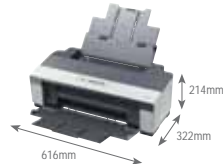

SPECIFICATIONS

Weight - approx. 11.8kg