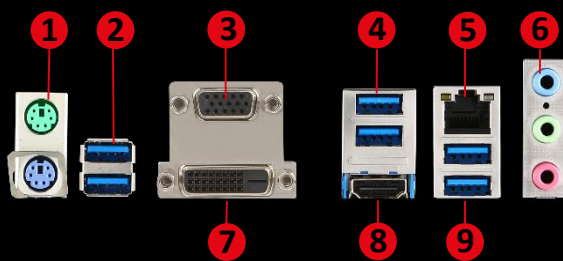

AUDIO BOOST
7.1CH HD Audio
192kHz/24-bits

EZ DEBUG LED
Easiest Way to
Troubleshoot

OVERVOLTAGE PROTECTION
Prevent Unforeseen Damage

VGA ARMOR
35% Stronger

CPU support	Supports 6th Gen Intel® Core™ / Pentium® / Celeron® Processors
CPU socket	LGA 1151
Chipset	Intel® B150 chipset
Graphics interface	1 * PCI-E 3.0 x16 slot
Display interface	HDMI, DVI-D, VGA (Requires CPU Graphics)
Expansion Slots	2 * PCI-E x1 slots
Memory support	2 DIMMs, Dual Channel DDR4-2133
M.2/SATA	6 * SATA 6 Gb/s
USB	8 * USB 3.1 Gen1, 4 * USB 2.0
LAN	Intel® I219-V Gigabit LAN
Audio	8-channel(7.1) HD Audio with Audio Boost

- | | |
|-----------------------|---------------------|
| 1. Gaming Device Port | 6. Audio connectors |
| 2. USB 3.1 Gen1 | 7. DVI-D Port |
| 3. VGA Port | 8. HDMI Port |
| 4. USB 3.1 Gen1 | 9. USB 3.1 Gen 1 |
| 5. MSI GAMING LAN | |