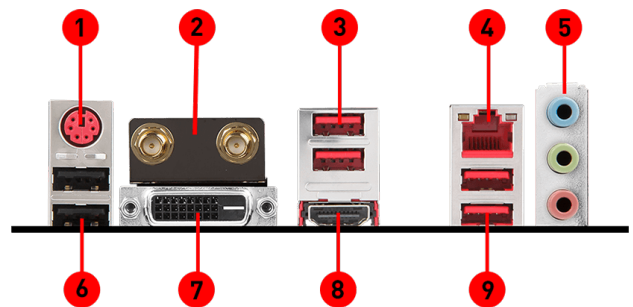

### SPECIFICATIONS

Model Name	B250I GAMING PRO AC
CPU support	Supports 7th / 6th Gen Intel® Core™ i3/i5/i7 processors, and Intel® Pentium® and Celeron® processors
CPU socket	LGA 1151
Chipset	Intel® B250 Chipset
Graphics Interface	1 x PCI-E 3.0 x16 slot
Display Interface	DVI-D, HDMI
Memory support	2 DIMMs, Dual Channel DDR4-2400
SATA / M.2 / U.2	4 x SATA 6Gb/s ports, 1 x M.2 slot
Intel® Optane™	Intel® Optane™ Memory Ready
USB 3.1 Gen1	6 x USB 3.1 Gen1
USB 2.0	4 x USB 2.0
LAN	10/100/1000Mbps LAN
Audio	7.1-Channel High Definition Audio
Wi-Fi/BT	Intel® Dual Band Wireless-AC 8265, Bluetooth 4.2
Form Factor	mini-ITX

### FEATURES

1. DDR4 Boost: Give your DDR4 memory a performance boost
2. VR Ready: Best virtual reality game experience without latency
3. Lightning Fast Game experience: Turbo M.2, Intel Optane Memory Ready
4. Audio Boost: Reward your ears with studio grade sound quality for the most immersive gaming experience
5. GAMING LAN: The best online gaming experience with lowest latency and bandwidth management
6. Military Class 4, Guard-Pro: Latest evolution in high quality components for best protection and efficiency
7. Mystic Light Sync: Synchronize other RGB solutions with your gaming rig and control all LEDs in one click(LED strips only support single color)
8. In-Game Weapons: GAMING Hotkey, X-Boost, Xsplit Gamecaster

### REAR CONNECTORS

- |                                    |                       |
|------------------------------------|-----------------------|
| 1. PS/2 GAMING Device Port         | 8. HDMI               |
| 2. Intel® Wireless / Bluetooth 4.2 | 9. USB 3.1 Gen1 Ports |
| 3. USB 3.1 Gen1 Ports              |                       |
| 4. Realtek® Gigabit LAN Port       |                       |
| 5. HD Audio Connectors             |                       |
| 6. USB 2.0 Ports                   |                       |
| 7. DVI-D                           |                       |