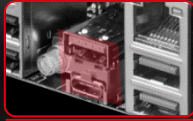

2X FASTER
USB 3.1 Gen2
TYPE A + C

MILITARY CLASS 5
Titanium Choke
5X Components Lifecycle

MSI GAMING LAN
Lower Latency
Powered by Intel®

DDR4 BOOST
Unique Isolated
Memory Circuitry

LAN PROTECT
15KV Anti-surge
Protection