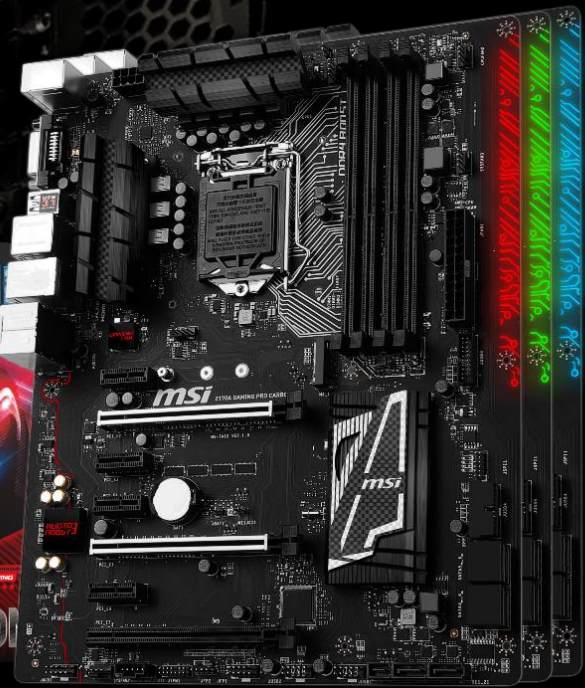

msi

MOTHERBOARD

Z170A

GAMING PRO CARBON

MYSTIC LIGHT

16.8 million colors

16 LED effects

Customize and set up your own color scheme with Mystic Light to make your PC look & feel brand new!

GAME IN STYLE

msi

MSI Performance GAMING motherboards deliver a polished gaming experience, whether you are picking up frags on the battlefield, questing for the latest unlocks or trying to level up your favorite gaming character. The Performance GAMING series motherboards offer a unique, customizable, design and distinguished look & feel with the best options tailored to gamers.