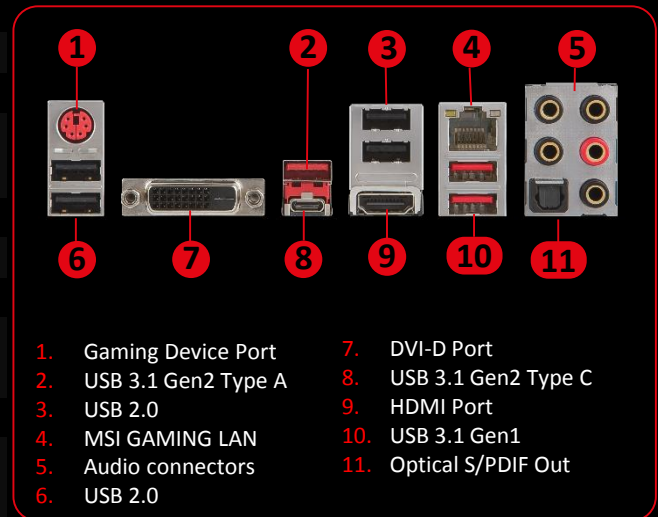

EZ DEBUG LED
Easiest Way to
Troubleshoot

MULTI-GPU
2-way NVIDIA® SLI™
3-way AMD CrossFire™

TURBO M.2
Up to 32 Gb/s
Supports
Turbo U.2 Host Card

**AUDIO BOOST 3 &
NAHIMIC**
115dB SNR
192kHz/24-bits

**OVERCURRENT
PROTECTION**
Prevent Unforeseen Damage

STEEL ARMOR
4X Slot Strength

Nahimic
Audio Enhancer

CPU support	Supports 6th Gen Intel® Core™ / Pentium® / Celeron® Processors
CPU socket	LGA 1151
Chipset	Intel® Z170 chipset
Graphics interface	3 * PCI-E 3.0 x16 2-way NVIDIA® SLI™ / 3-way AMD CrossFire™ support
Display interface	HDMI, DVI-D (Requires CPU Graphics)
Memory support	4 DIMMs, Dual Channel DDR4-3600(OC)
Expansion slots	4 * PCI-E x1 slots
SATA / M.2	1 * M.2 32 Gb/s, 6 * SATA 6 Gb/s (2 ports reserved for SATA Express)
SATA RAID	RAID 0,1,5,10 (Available at ports SATA1-SATA6)
USB	1 * USB 3.1 Gen2 Type C, 1 * USB 3.1 Gen2 Type A, 6 * USB 3.1 Gen1, 8 * USB 2.0
LAN	Intel® I219-V Gigabit LAN
Audio	8-channel(7.1) HD Audio with Audio Boost 3