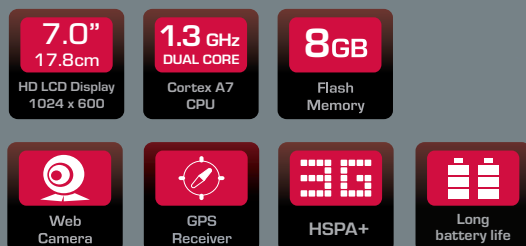

### KEY FEATURES

- **CRYSTAL VIEW:** Highly portable 7.0-inch display with a resolution of 1024x600 pixels for a crystal clear view
- **DOUBLE PERFORMANCE:** Dual core processor increases speed and gives a higher performance at lower energy
- **BEYOND SMART:** Intelligent and beautiful Android 4.2 Jelly Bean with many apps preinstalled and more than 700,000 apps available for download
- **CAPACIOUS:** Take all media files with you with 8GB of internal storage and up to 32GB with an additional memory card
- **STAY IN TOUCH:** Make video calls with your friends, family and business partners with 0.3MP front camera
- **FAST CONNECTION:** Internet connection anywhere any time with fast 3G (up to HSPA+)
- **PHONE FEATURE:** Make phone calls and send messages with the additional SIM card
- **WIRELESS:** Easily exchange data and connect devices wirelessly via Bluetooth
- **NAVIGATION:** Stay on the right route with the GPS function
- **LONG BATTERY LIFE:** Powerful battery provides you with long working hours on one charge

### TECHNICAL SPECIFICATION

<b>Display Size &amp; Resolution</b>	7.0"   17.8cm, 1024 x 600 pixels (16:9)
<b>Display Technology</b>	TFT LCD Capacitive MultiTouch
<b>CPU</b>	MediaTek MT8312 Dual Core ARM Cortex A7 1.3GHz
<b>GPU</b>	Mali 400MP
<b>Power</b>	Lithium Polymer Battery 4000mAh
<b>Memory</b>	1GB RAM   8GB ROM
<b>OS</b>	Android 4.2 Jelly Bean
<b>Internet</b>	WiFi   3G
<b>Protocols</b>	GPRS, EDGE, HSDPA, HSPA+
<b>Download   Upload Speed</b>	21Mbps   5.76Mbps
<b>Built-in Devices</b>	GPS   Phone   Bluetooth
<b>Webcam</b>	Front 0.3Mpx
<b>USB</b>	microUSB 2.0, USB charging
<b>Slots</b>	Memory card up to 32GB, SIM card
<b>Audio   Video</b>	Mic, Speakers, 3.5mm jack
<b>Dimensions &amp; Weight</b>	192.2 x 112.1 x 9.2mm, 305g
<b>Accessories included</b>	Travel Charger, Power Plug, USB Cable, OTG cable, Quick Start Guide, Warranty Card